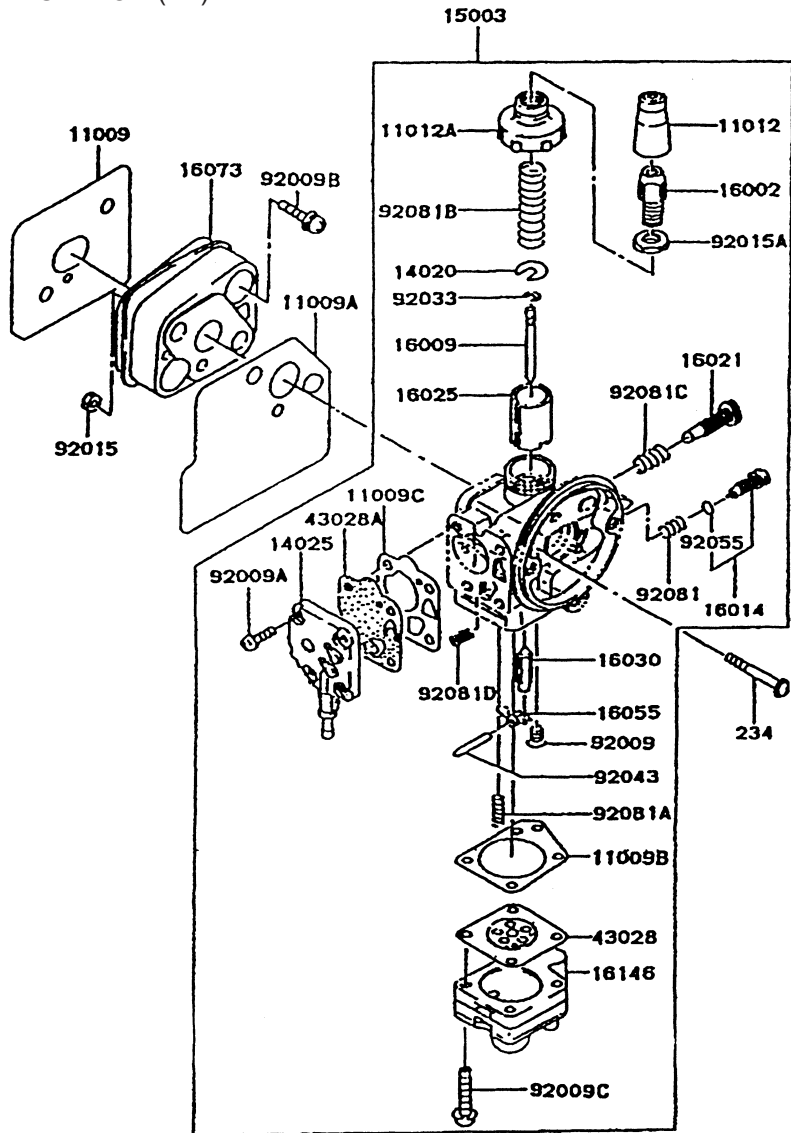

2051 Saturn Street
Monterey Park, CA 91755
323.728.7266
323.728.5304 Fax
<http://www.tmcpower.com>

PARTS CATALOG

KPW2500X LINE TRIMMER/WEEDER

ENGINE REFERENCE:

TG024D-BF70 (TK CARBURETOR)

KPW2500X

CARBURETOR (TK)

TG024D-BF70

CARBURETOR (COVER ASSY)

KPW2500X

TG024D-BF70

CARBURETOR (TK)

REF NO	PART NO	DESCRIPTION	QTY	NOTES
	TF22085-04	PLATE	1	
	TF22085-13	SCREW	1	
11009	TG25027-01	GASKET	1	
11009A	TG28010-2	GASKET-CARBURETOR	1	
11009B	TF22085-01	GASKET	1	
11009C	TD24035-18	GASKET	1	
11012	TF22085-02	CAP	1	
11012A	TD18033-04	CAP	1	
14020	KT12C07	RETAINER-SPRING	1	
14025	TD33052-20	COVER-PUMP	1	
15003	TG25060	CARBURETOR ASSY	1	
16002	KT12C01	ADJUSTER-CABLE	1	
16009	TG25060-02	NEEDLE-JET	1	
16014	TF22085-06	SCREW-PILOT AIR	1	
16021	KT17043-15	SCREW-SLOW ADJUST	1	
16025	TF22085-07	VALVE-THROTTLE	1	
16030	TG25117	VALVE-FLOAT	1	
16055	TD24035-16	LEVER	1	
16073	TG25061	INSULATOR	1	
16146	TF22085-10	COVER ASSY	1	
234	234B0543	SCREW 5X43	2	
43028	TF22085-11	DIAPHRAGM	1	
43028A	TD33052-19	DIAPHRAGM-PUMP	1	
92009	TD33052-15	SCREW	1	
92009A	TD33052-22	SCREW 3X10	4	
92009B	TG25027-07	SCREW 5X20	2	
92009C	TF22085-12	SCREW	4	
92015	TD18039	NUT 5MM	2	
92015A	KT12C39	NUT-CHOKE	1	
92033	KT12C08	E-RING	1	
92043	TD33052-14	PIN-FLOAT	1	
92055	TD33052-08	O-RING	1	
92081	TD33052-09	SPRING	1	
92081A	TD33052-12	SPRING	1	
92081B	KT17043-13	SPRING-THROTTLE	1	
92081C	KT12C12	SPRING	1	
92081D	TA22031-29	SPRING	1	
CRK	TG24CRK-TK	CARBURETOR KIT (KPW2500X)		

CARBURETOR (COVER ASSY)

REF NO	PART NO	DESCRIPTION	QTY	NOTES
11009B	TF22085-17	GASKET	2	
11009C	TF22085-01	GASKET	1	NOT PART OF ASSY
13183	TF22085-18	PLATE	1	
13183A	TF22085-23	DIAPHRAGM	1	
14024	TF22085-20	COVER	1	
14024A	TF22085-21	COVER	1	
16146	TF22085-10	COVER ASSY	1	
39108	TF22085-22	RETAINER-SPRING	1	
43028	TF22085-11	DIAPHRAGM	1	NOT PART OF ASSY
43028B	TF22085-19	PLATE	1	
49043	TG25119	PUMP-PRIMING	1	
92009C	TF22085-24	SCREW-ADJUST	1	
92081C	TA22031-29	SPRING	1	
92144B	TF22085-25	SPRING	1	