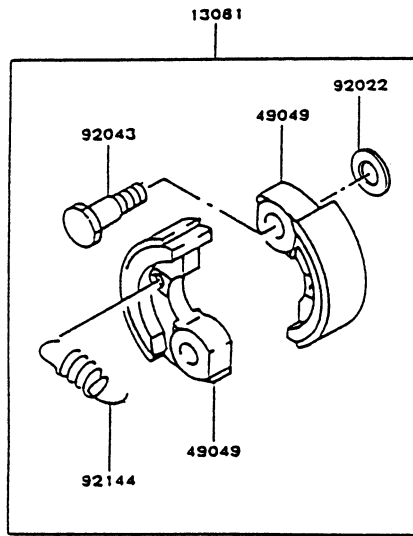

KPW2500X

TG024D-BF70

PTO EQUIPMENT

REF NO	PART NO	DESCRIPTION	QTY	NOTES
13081	TD24061	CLUTCH ASSY	1	
49049	TG25047	SHOE-CLUTCH	2	
92022	TD18059	WASHER	2	
92043	TD18056	PIN-CLUTCH	2	
92144	TD18058	SPRING-CLUTCH	1