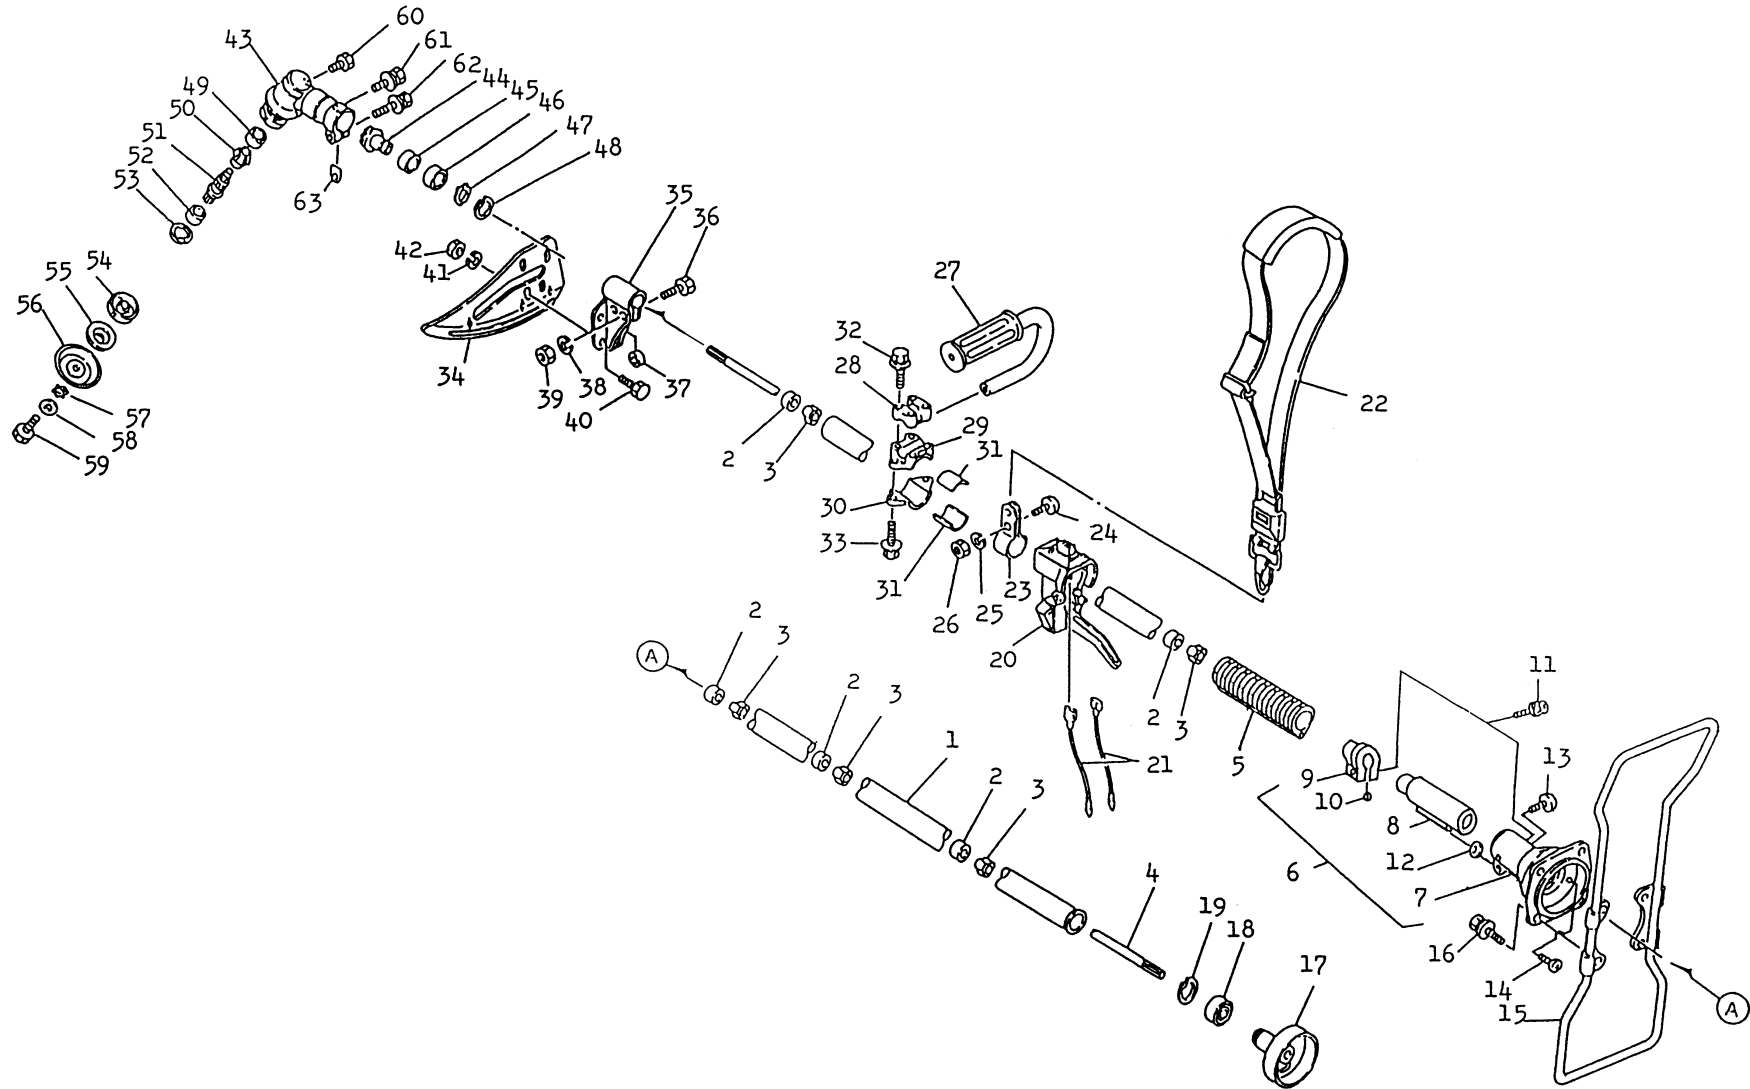

KPW2500X

TG024D-BF70

BODY

KPW2500X

TG024D-BF70

BODY

REF NO	PART NO	DESCRIPTION	QTY	NOTES
01	PW25001A	HOUSING-DRIVE W/CUSHION	1	
02	PW24002	METAL-DRIVE	5	
03	PW24003	CUSHION-DRIVE	5	
04	PW25004	SHAFT-DRIVE	1	
05	PW24005A	GRIP-DRIVE HOUSING	1	
06	PW25006	CLUTCH CASE ASSY	1	
07	PW25007	CASE-CLUTCH	1	
08	PW25008	INNER CASE W/CUSHION	1	
09	PW25009	HOLDER-CASE CLUTCH	1	
10	PW25010	COLLAR-SMALL	1	
11	B05X30W	BOLT W/WASHERS 5X30	1	
12	PW25012	COLLAR-LARGE	1	
13	PW25013	SCREW-BINDING 5X10	1	
14	223B0510	SCREW 5X10	1	
15	PW24008	STAND	1	
16	B06X20W	BOLT W/WASHERS 6X20	4	
17	PW25017	DRUM-CLUTCH	1	
18	PW24011	BEARING (6201-2RU)	1	
19	PW25019	RING-SNAP #12	1	
20	PW24015A	THROTTLE LEVER ASSY	1	
21	PW24016	WIRE-LEAD	2	
22	PW23070	STRAP-SHOULDER	1	
23	PW24018	HOLDER-STRAP	1	
24	232B0512	SCREW 5X12	1	
25	461F0500	WASHER-SPRING 5MM	1	
26	311B0500	NUT 5MM	1	
27	PW23022	U HANDLE W/GRIP	1	
28	PW23023	STAY A	1	
29	PW23024	STAY B	1	
30	PW23025	STAY C	1	
31	PW24025	SPACER	1	
32	B05X25W	BOLT W/WASHERS 5X25	4	
33	187B0625	BOLT 6X25	2	

BODY

REF NO	PART NO	DESCRIPTION	QTY	NOTES
34	PW23062-02	COVER-GUARD	1	
34-42	PW23062	SAFETY GUARD ASSY	1	
35	PW23062-01	HOLDER-GUARD	1	
36	B06X25	BOLT 6X25	2	
37	PW23062-04	COLLAR-GUARD	2	
38	SW006	WASHER-SPRING 6MM	2	
39	HN006	NUT 6MM	2	
40	B06X12	BOLT 6X12	4	
41	SW006	WASHER-SPRING 6MM	4	
42	HN006	NUT 6MM	4	
43	PW25043	CASE-GEAR	1	
43-53	PW25042	GEAR CASE ASSY	1	
44	PW24039	PINION	1	
45	PW24040	BEARING (6900)	1	
46	PW25046	BEARING (6900Z)	1	
47	PW24043	RING-SNAP #10	1	
48	PW25048	RING-SNAP #22	1	
49	PW24044	BEARING (608)	1	
50	PW24045	GEAR	1	
51	PW25051	SHAFT	1	
52	PW25052	BEARING (6001DU)	1	
53	P35008	RING-SNAP #28	1	
54	PW25054	FIXER-BLADE UPPER	1	
55	PW25055	FIXER-BLADE LOWER	1	
56	PW25056	BOWL	1	
57	PW23057	WASHER-TOOTHED 8MM	1	
58	410B0800	WASHER 8MM	1	
59	PW24056	BOLT	1	
60	PW25060	BOLT 8X8	1	
61	S05X10W	SCREW W/WASHER 5X10	1	
62	187B0630	BOLT 6X30	1	
63	PW25063	WASHER	1