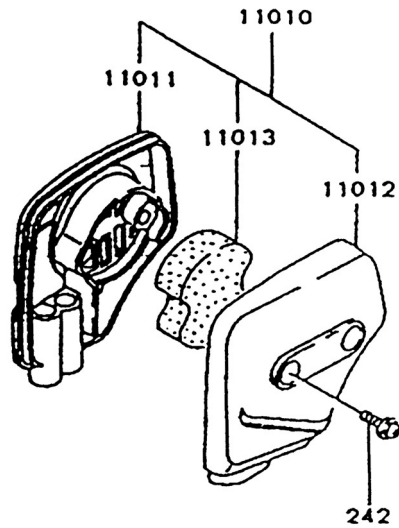

KPW2500X

TG024D-BF70

AIR FILTER

REF NO	PART NO	DESCRIPTION	QTY	NOTES
11010	TG28011	AIR CLEANER ASSY	1	
11011	TG28012	CASE-AIR CLEANER	1	
11012	TG28013	CAP-AIR CLEANER	1	
11013	TD33006	ELEMENT-AIR CLEANER	1	
242	242B0425	SCREW 4X25	2