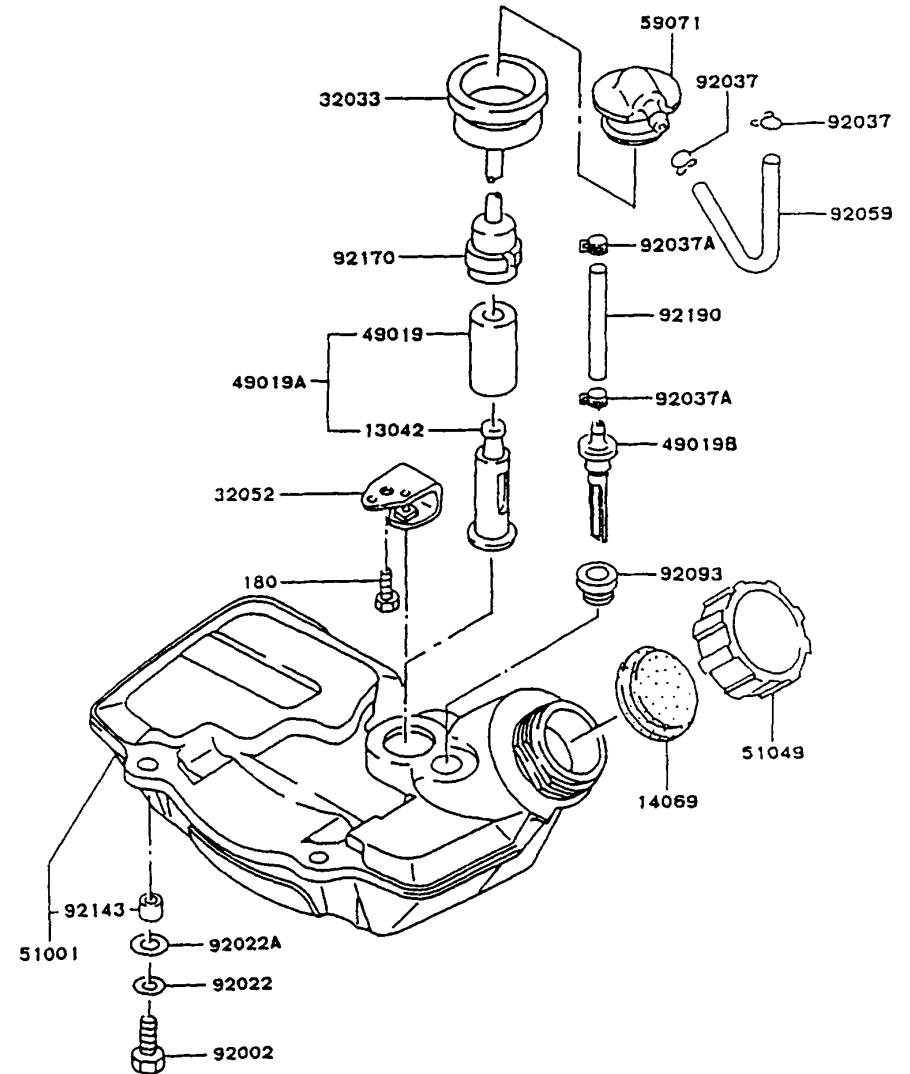

KPW2500X

TG024D-BF70

FUEL TANK/FUEL VALVE

REF NO	PART NO	DESCRIPTION	QTY	NOTES
TG25064	TUBE (BLACK)	1	1	BLACK
TG25065	TUBE (PINK)	1	1	PINK
13042	KT125830	WEIGHT	1	
14069	KT125819	BREATHER	1	
180	TG25056	BOLT-UPSET WS	1	
32033	TF22048	PIPE-STRAINER	1	
32052	TG25048	BRACKET-TANK	1	
49019	KT125829	FILTER-FUEL	1	
49019A	KT125828	STRAINER ASSY	1	
49019B	TG25049	FILTER-FUEL	1	
51001	TG25050	TANK-FUEL	1	
51049	TD33067	CAP-TANK	1	
59071	TF22049	JOINT	1	
92002	TG25051	BOLT	3	
92022	TF22044	WASHER	3	
92022A	TG25043	WASHER	3	
92037	TE56047	CLIP	2	
92037A	TF22036	CLAMP	2	
92059	TG25053	TUBE	1	
92093	TF22038	SEAL	1	
92143	TG25054	COLLAR-TANK	3	
92170	TF22040	CLAMP	1	
92190	TG25055	TUBE	1