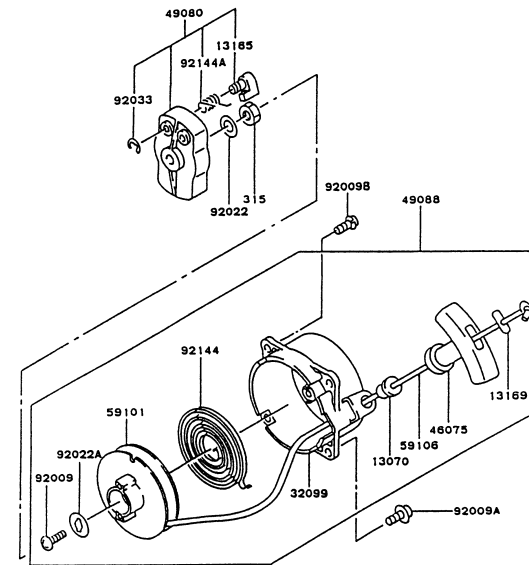

PISTON/CRANKSHAFT

REF NO	PART NO	DESCRIPTION	QTY	NOTES
13001	TG25008	PISTON	1	
13002	KT12020	PIN-PISTON	1	
13008	TD24019	PISTON RING SET	1	
49119	TG25009	CRANKSHAFT ASSY	1	
92025	TD18022	SHIM A/B/C/D	A/R	
92033	TH23056	RING-SNAP	2	
92046	KT12056A	BEARING-NEEDLE	1	

STARTER

REF NO	PART NO	DESCRIPTION	QTY	NOTES
13070	TE56068-07	GUIDE-ROPE	1	
13165	TE56070	PAWL-RECOIL	1	
13169	TD18080-07	PLATE	1	
315	315B0800	NUT 8MM	1	
32099	TG25057-02	CASE-RECOIL	1	
46075	TD33032-10	HANDLE	1	
49080	TG25057-03	PULLEY-STARTING	1	
49088	TG25057X	RECOIL ASSY	1	
59101	TG25057-04	REEL-RECOIL	1	
59106	TG25057-05	ROPE 3.5X850	1	
92009	TE56068-01	SCREW-SPECIAL	1	
92009A	TG25041	SCREW 5X15	2	
92009B	TG25057-07	SCREW	2	
92022	TD24095	WASHER	1	
92022A	TG25057-08	WASHER	1	
92033	TD18084	RING-SNAP	1	
92144	TG25057-09	SPRING-RECOIL	1	
92144A	TG25057-10	SPRING	1	