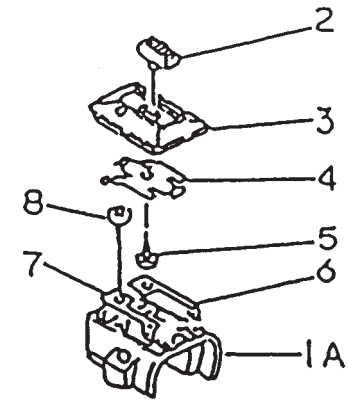

KPW2500X

TG024D-BF70

THROTTLE LEVER

REF NO	PART NO	DESCRIPTION	QTY	NOTES
	PW24015A	THROTTLE LEVER ASSY	1	
01A	PW24015-01A	BODY-UPPER	1	
01B	PW24015-01B	BODY-LOWER	1	
02	PW24015-02	SWITCH	1	
03	PW24015-03	COVER	1	
04	PW24015-04	SPRING	1	
05	PW24015-05	SCREW	1	
06	PW24015-06	PLATE-GROUND R	1	
07	PW24015-07	PLATE-GROUND L	1	
08	PW24015-05	SCREW	2	
09	PW24015-09	LEVER	1	
10	PW24015-10	SHAFT	1	
11	PW24015-11	SPRING	1	
12	PW24015-12	STOPPER	1	
13	PW24015-13	SPRING-RETURN	1	
14	PW24015-14	E-RING	1	
15A	220B0520	SCREW 5X20	2	
16A	311B0500	NUT 5MM	2