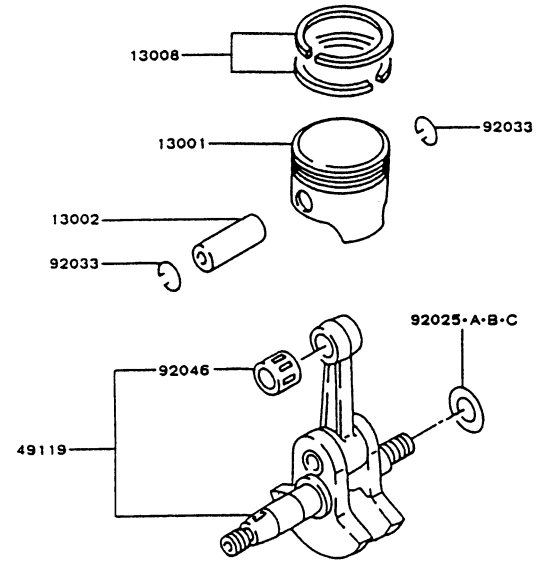

PISTON/CRANKSHAFT

REF NO	PART NO	DESCRIPTION	QTY	NOTES
13001	TG25008	PISTON	1	
13002	KT12020	PIN-PISTON	1	
13008	TD24019	PISTON RING SET	1	
49119	TG25009	CRANKSHAFT ASSY	1	
92025	TD18022	SHIM A/B/C/D	A/R	
92033	TH23056	RING-SNAP	2	
92046	KT12056A	BEARING-NEEDLE	1