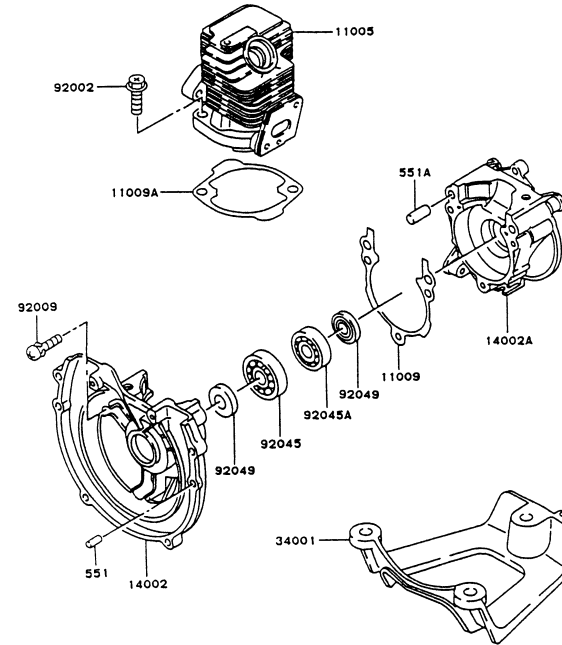

CARBURETOR (COVER ASSY)

REF NO	PART NO	DESCRIPTION	QTY	NOTES
11009B	TF22085-17	GASKET	2	
11009C	TF22085-01	GASKET	1	NOT PART OF ASSY
13183	TF22085-18	PLATE	1	
13183A	TF22085-23	DIAPHRAGM	1	
14024	TF22085-20	COVER	1	
14024A	TF22085-21	COVER	1	
16146	TF22085-10	COVER ASSY	1	
39108	TF22085-22	RETAINER-SPRING	1	
43028	TF22085-11	DIAPHRAGM	1	NOT PART OF ASSY
43028B	TF22085-19	PLATE	1	
49043	TG25119	PUMP-PRIMING	1	
92009C	TF22085-24	SCREW-ADJUST	1	
92081C	TA22031-29	SPRING	1	
92144B	TF22085-25	SPRING	1	

KPW2500X

TG024D-BF70

THIS PAGE INTENTIONALLY LEFT BLANK

KPW2500X

TG024D-BF70

AIR FILTER

REF NO	PART NO	DESCRIPTION	QTY	NOTES
11010	TG28011	AIR CLEANER ASSY	1	
11011	TG28012	CASE-AIR CLEANER	1	
11012	TG28013	CAP-AIR CLEANER	1	
11013	TD33006	ELEMENT-AIR CLEANER	1	
242	242B0425	SCREW 4X25	2	

CONTROL EQUIPMENT

REF NO	PART NO	DESCRIPTION	QTY	NOTES
54012	TG28008	CABLE-THROTTLE	1	

COOLING EQUIPMENT

REF NO	PART NO	DESCRIPTION	QTY	NOTES
233	233B0518	SCREW 5X18	1	
49089	TG25010X	SHROUD-ENGINE	1	
55020	TG25011	GUARD	1	
59066	TG25012X	HOUSING-FAN	1	
92009	TG25013	SCREW 5X20	1	
92009A	TG25014	SCREW 5X10	1	
92026	TG25015	SPACER	1	
92200	TG25110	WASHER 5.5X23.8X2.0	2	