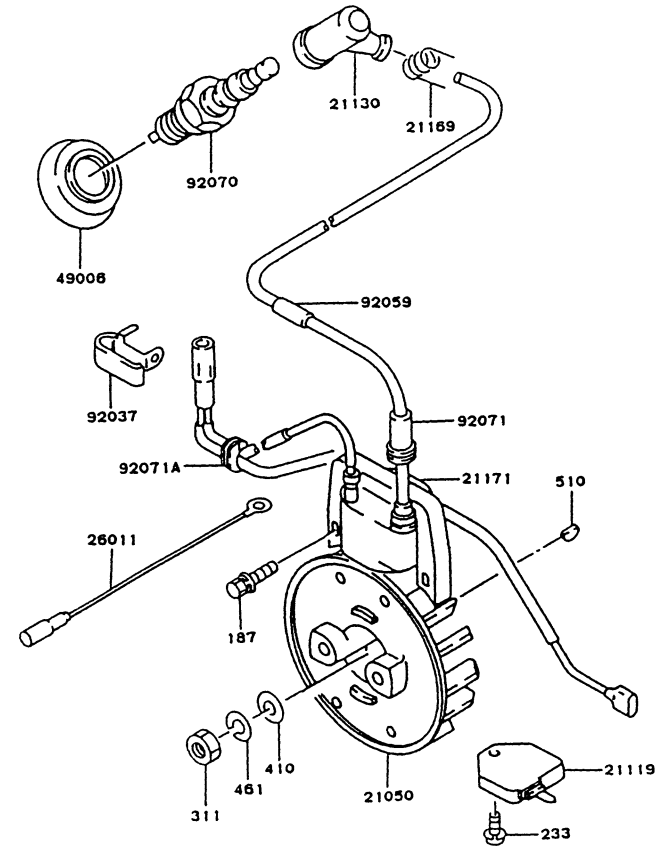

CARBURETOR (COVER ASSY)

REF NO	PART NO	DESCRIPTION	QTY	NOTES
11009B	TF22085-17	GASKET	2	
11009C	TF22085-01	GASKET	1	NOT PART OF ASSY
13183	TF22085-18	PLATE	1	
13183A	TF22085-23	DIAPHRAGM	1	
14024	TF22085-20	COVER	1	
14024A	TF22085-21	COVER	1	
16146	TF22085-10	COVER ASSY	1	
39108	TF22085-22	RETAINER-SPRING	1	
43028	TF22085-11	DIAPHRAGM	1	NOT PART OF ASSY
43028B	TF22085-19	PLATE	1	
49043	TG25119	PUMP-PRIMING	1	
92009C	TF22085-24	SCREW-ADJUST	1	
92081C	TA22031-29	SPRING	1	
92144B	TF22085-25	SPRING	1	

CONTROL EQUIPMENT

REF NO	PART NO	DESCRIPTION	QTY	NOTES
54012	TG28008	CABLE-THROTTLE	1	

COOLING EQUIPMENT

REF NO	PART NO	DESCRIPTION	QTY	NOTES
233	233B0518	SCREW 5X18	1	
49089	TG25010X	SHROUD-ENGINE	1	
55020	TG25011	GUARD	1	
59066	TG25012X	HOUSING-FAN	1	
92009	TG25013	SCREW 5X20	1	
92009A	TG25014	SCREW 5X10	1	
92026	TG25015	SPACER	1	
92200	TG25110	WASHER 5.5X23.8X2.0	2	

CYLINDER/CRANKCASE

REF NO	PART NO	DESCRIPTION	QTY	NOTES
11005	TG25001	CYLINDER	1	
11009	TG25002	GASKET-CRANKCASE	1	
11009A	TG25003A	GASKET-CYLINDER	1	
14002	TG25004	CRANKCASE A (MAG)	1	
14002A	TG25005	CRANKCASE B (PTO)	1	
34001	TG25006	STAND	1	
551	KT125808	PIN-DOWEL	1	
551A	TD24029	PIN-DOWEL	1	
92002	TG25007A	BOLT	2	
92009	TD24030	SCREW 5X30	3	
92045	TD18029	BEARING (62003C)	1	
92045A	TD18030	BEARING (6000C3)	1	
92049	TD18031	SEAL-OIL	2	

KPW2500X

TG024D-BF70

ELECTRICAL EQUIPMENT

REF NO	PART NO	DESCRIPTION	QTY	NOTES
187	187B0520	BOLT 5X20	1	
21050	TG25017	FLYWHEEL	1	
21119	TG25018	IGNITER	1	
21130/21169	KT12048	PLUG CAP ASSY	1	
21171	TG25019	COIL-IGNITION	1	
233	233B0408	SCREW 4X8	1	
26011	TD18089	WIRE-LEAD	1	
311	311B0600	NUT 6MM	1	
410	410B0600	WASHER 6MM	1	
461	461F0600	WASHER-SPRING 6MM	1	
49006	TG25020	BOOT	1	
510	KT12025	KEY	1	
92037	TG25021	CLAMP	1	
92059	TG25022	TUBE	1	
92070	BM6A	SPARK PLUG-NGK	1	
92071	TG25023	GROMMET	1	
92071A	TG25024	GROMMET	1	