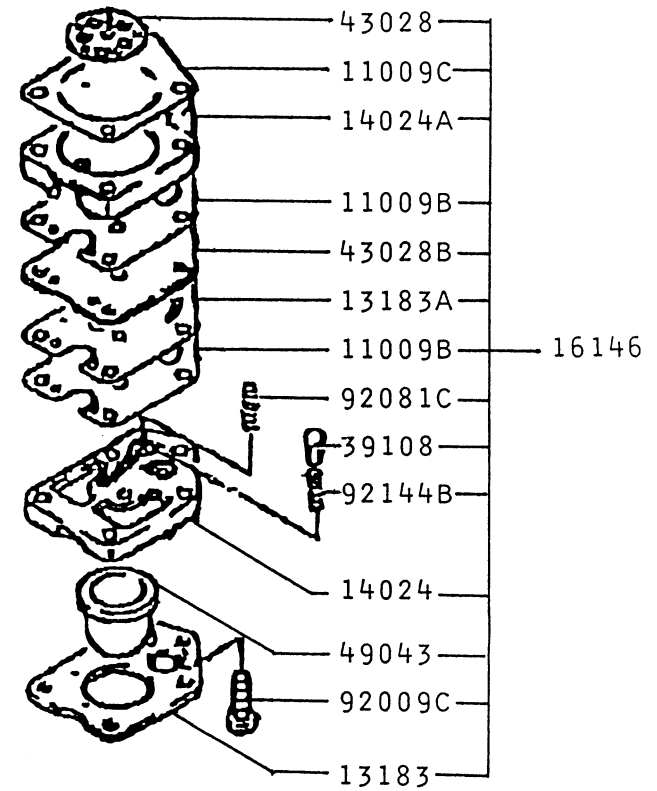

2051 Saturn Street
Monterey Park, CA 91755
323.728.7266
323.728.5304 Fax
<http://www.tmcpower.com>

PARTS CATALOG

KPW2500X LINE TRIMMER/WEEDER

ENGINE REFERENCE:

TG024D-BF70 (TK CARBURETOR)

KPW2500X

CARBURETOR (TK)

TG024D-BF70

CARBURETOR (COVER ASSY)

KPW2500X

TG024D-BF70

CARBURETOR (TK)

REF NO	PART NO	DESCRIPTION	QTY	NOTES
	TF22085-04	PLATE	1	
	TF22085-13	SCREW	1	
11009	TG25027-01	GASKET	1	
11009A	TG28010-2	GASKET-CARBURETOR	1	
11009B	TF22085-01	GASKET	1	
11009C	TD24035-18	GASKET	1	
11012	TF22085-02	CAP	1	
11012A	TD18033-04	CAP	1	
14020	KT12C07	RETAINER-SPRING	1	
14025	TD33052-20	COVER-PUMP	1	
15003	TG25060	CARBURETOR ASSY	1	
16002	KT12C01	ADJUSTER-CABLE	1	
16009	TG25060-02	NEEDLE-JET	1	
16014	TF22085-06	SCREW-PILOT AIR	1	
16021	KT17043-15	SCREW-SLOW ADJUST	1	
16025	TF22085-07	VALVE-THROTTLE	1	
16030	TG25117	VALVE-FLOAT	1	
16055	TD24035-16	LEVER	1	
16073	TG25061	INSULATOR	1	
16146	TF22085-10	COVER ASSY	1	
234	234B0543	SCREW 5X43	2	
43028	TF22085-11	DIAPHRAGM	1	
43028A	TD33052-19	DIAPHRAGM-PUMP	1	
92009	TD33052-15	SCREW	1	
92009A	TD33052-22	SCREW 3X10	4	
92009B	TG25027-07	SCREW 5X20	2	
92009C	TF22085-12	SCREW	4	
92015	TD18039	NUT 5MM	2	
92015A	KT12C39	NUT-CHOKE	1	
92033	KT12C08	E-RING	1	
92043	TD33052-14	PIN-FLOAT	1	
92055	TD33052-08	O-RING	1	
92081	TD33052-09	SPRING	1	
92081A	TD33052-12	SPRING	1	
92081B	KT17043-13	SPRING-THROTTLE	1	
92081C	KT12C12	SPRING	1	
92081D	TA22031-29	SPRING	1	
CRK	TG24CRK-TK	CARBURETOR KIT (KPW2500X)		

CARBURETOR (COVER ASSY)

REF NO	PART NO	DESCRIPTION	QTY	NOTES
11009B	TF22085-17	GASKET	2	
11009C	TF22085-01	GASKET	1	NOT PART OF ASSY
13183	TF22085-18	PLATE	1	
13183A	TF22085-23	DIAPHRAGM	1	
14024	TF22085-20	COVER	1	
14024A	TF22085-21	COVER	1	
16146	TF22085-10	COVER ASSY	1	
39108	TF22085-22	RETAINER-SPRING	1	
43028	TF22085-11	DIAPHRAGM	1	NOT PART OF ASSY
43028B	TF22085-19	PLATE	1	
49043	TG25119	PUMP-PRIMING	1	
92009C	TF22085-24	SCREW-ADJUST	1	
92081C	TA22031-29	SPRING	1	
92144B	TF22085-25	SPRING	1	