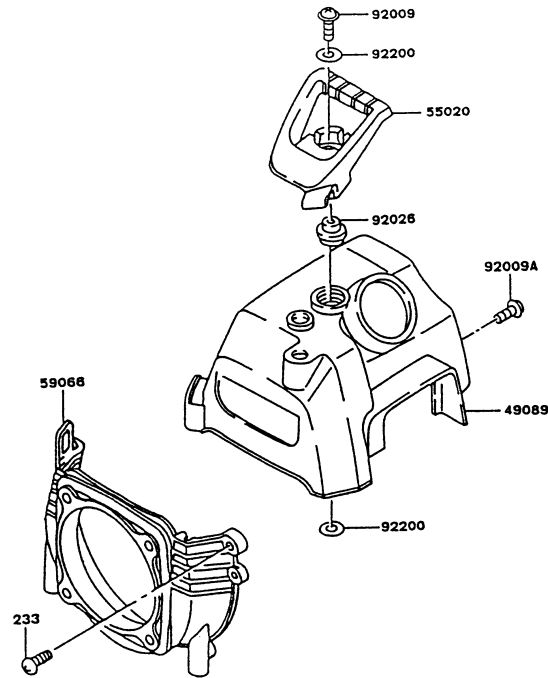

CARBURETOR (COVER ASSY)

REF NO	PART NO	DESCRIPTION	QTY	NOTES
11009B	TF22085-17	GASKET	2	
11009C	TF22085-01	GASKET	1	NOT PART OF ASSY
13183	TF22085-18	PLATE	1	
13183A	TF22085-23	DIAPHRAGM	1	
14024	TF22085-20	COVER	1	
14024A	TF22085-21	COVER	1	
16146	TF22085-10	COVER ASSY	1	
39108	TF22085-22	RETAINER-SPRING	1	
43028	TF22085-11	DIAPHRAGM	1	NOT PART OF ASSY
43028B	TF22085-19	PLATE	1	
49043	TG25119	PUMP-PRIMING	1	
92009C	TF22085-24	SCREW-ADJUST	1	
92081C	TA22031-29	SPRING	1	
92144B	TF22085-25	SPRING	1	

KPW2500X

TG024D-BF70

THIS PAGE INTENTIONALLY LEFT BLANK

KPW2500X

TG024D-BF70

AIR FILTER

REF NO	PART NO	DESCRIPTION	QTY	NOTES
11010	TG28011	AIR CLEANER ASSY	1	
11011	TG28012	CASE-AIR CLEANER	1	
11012	TG28013	CAP-AIR CLEANER	1	
11013	TD33006	ELEMENT-AIR CLEANER	1	
242	242B0425	SCREW 4X25	2	

CONTROL EQUIPMENT

REF NO	PART NO	DESCRIPTION	QTY	NOTES
54012	TG28008	CABLE-THROTTLE	1	

COOLING EQUIPMENT

REF NO	PART NO	DESCRIPTION	QTY	NOTES
233	233B0518	SCREW 5X18	1	
49089	TG25010X	SHROUD-ENGINE	1	
55020	TG25011	GUARD	1	
59066	TG25012X	HOUSING-FAN	1	
92009	TG25013	SCREW 5X20	1	
92009A	TG25014	SCREW 5X10	1	
92026	TG25015	SPACER	1	
92200	TG25110	WASHER 5.5X23.8X2.0	2	

CYLINDER/CRANKCASE

REF NO	PART NO	DESCRIPTION	QTY	NOTES
11005	TG25001	CYLINDER	1	
11009	TG25002	GASKET-CRANKCASE	1	
11009A	TG25003A	GASKET-CYLINDER	1	
14002	TG25004	CRANKCASE A (MAG)	1	
14002A	TG25005	CRANKCASE B (PTO)	1	
34001	TG25006	STAND	1	
551	KT125808	PIN-DOWEL	1	
551A	TD24029	PIN-DOWEL	1	
92002	TG25007A	BOLT	2	
92009	TD24030	SCREW 5X30	3	
92045	TD18029	BEARING (62003C)	1	
92045A	TD18030	BEARING (6000C3)	1	
92049	TD18031	SEAL-OIL	2	