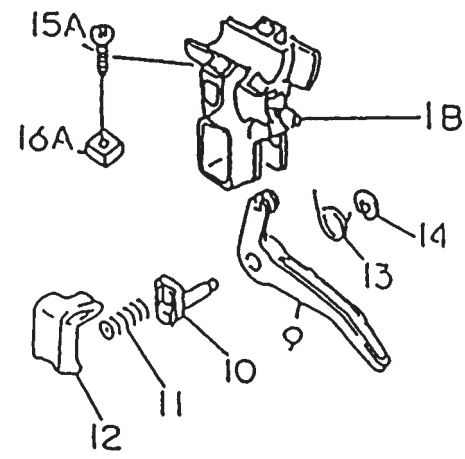

KPW2500X

TG024D-BF70

THROTTLE LEVER

REF NO	PART NO	DESCRIPTION	QTY	NOTES
	PW24015A	THROTTLE LEVER ASSY	1	
01A	PW24015-01A	BODY-UPPER	1	
01B	PW24015-01B	BODY-LOWER	1	
02	PW24015-02	SWITCH	1	
03	PW24015-03	COVER	1	
04	PW24015-04	SPRING	1	
05	PW24015-05	SCREW	1	
06	PW24015-06	PLATE-GROUND R	1	
07	PW24015-07	PLATE-GROUND L	1	
08	PW24015-05	SCREW	2	
09	PW24015-09	LEVER	1	
10	PW24015-10	SHAFT	1	
11	PW24015-11	SPRING	1	
12	PW24015-12	STOPPER	1	
13	PW24015-13	SPRING-RETURN	1	
14	PW24015-14	E-RING	1	
15A	220B0520	SCREW 5X20	2	
16A	311B0500	NUT 5MM	2